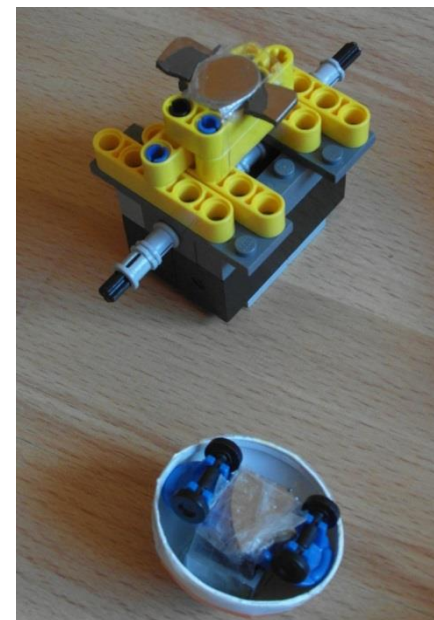

- Telo sa otáča a hlava zostáva v stabilnej polohe na povrchu BB-8.
- Zabezpečenie stability - magnetická sila pôsobiaca na hlavu BB-8 musí byť primerane veľká gravitačnej a odstredivej sile.
- Využitie na hodine fyziky.

OUR LEGENDS

Do you know Star Wars? Yes, it's that...
Long time ago, in the galaxy far, far away...

MATEJ MAZÚR - LEGENDS - BB-8

Bricks: LEGO Power Functions

Description of model:

- Robotic toy – unusual spheric astromech droid from Stars Wars VII: Force Awakens.
- Robot moving by rotating movement, which provides the base, part of project LEGENDS.

Parameters:

- Sizes with base: 25 x 12 x 14,5 cm
- Diameter of sphere: 9 cm
- Weigh of sphere: 200 g
- Weigh with base: 1 kg.

Used:

- | | |
|-----------------------|-------|
| • Battery box | 1 pcs |
| • L motor | 1 pcs |
| • Infrared controller | 1 pcs |
| • Infrared receiver | 1 pcs |
| • Magnets | 4 pcs |