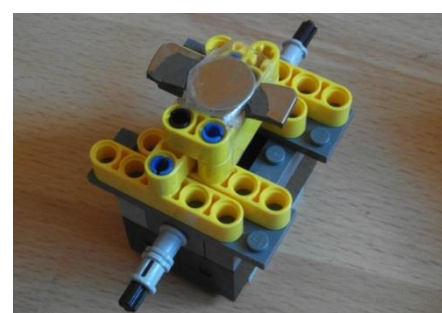

- Telo sa otáča a hlava zostáva v stabilnej polohe na povrchu BB-8.
- Zabezpečenie stability - magnetická sila pôsobiaca na hlavu BB-8 musí byť primerane veľká gravitačnej a odstredivej sile.
- Využitie na hodine fyziky.

OUR LEGENDS

Do you know Star Wars? Yes, it's that...
Long time ago, in the galaxy far, far away...

MATEJ MAZÚR - LEGENDS - BB-8

Bricks: LEGO Power Functions

Description of model:

- Robotic toy – unusual spheric astromech droid from Stars Wars VII: Force Awakens.
- Robot moving by rotating movement, which provides the base, part of project LEGENDS.

Parameters:

- Sizes with base: 25 x 12 x 14,5 cm
- Diameter of sphere: 9 cm
- Weigh of sphere: 200 g
- Weigh with base: 1 kg.

Used:

- | | |
|-----------------------|-------|
| • Battery box | 1 pcs |
| • L motor | 1 pcs |
| • Infrared controller | 1 pcs |
| • Infrared receiver | 1 pcs |
| • Magnets | 4 pcs |