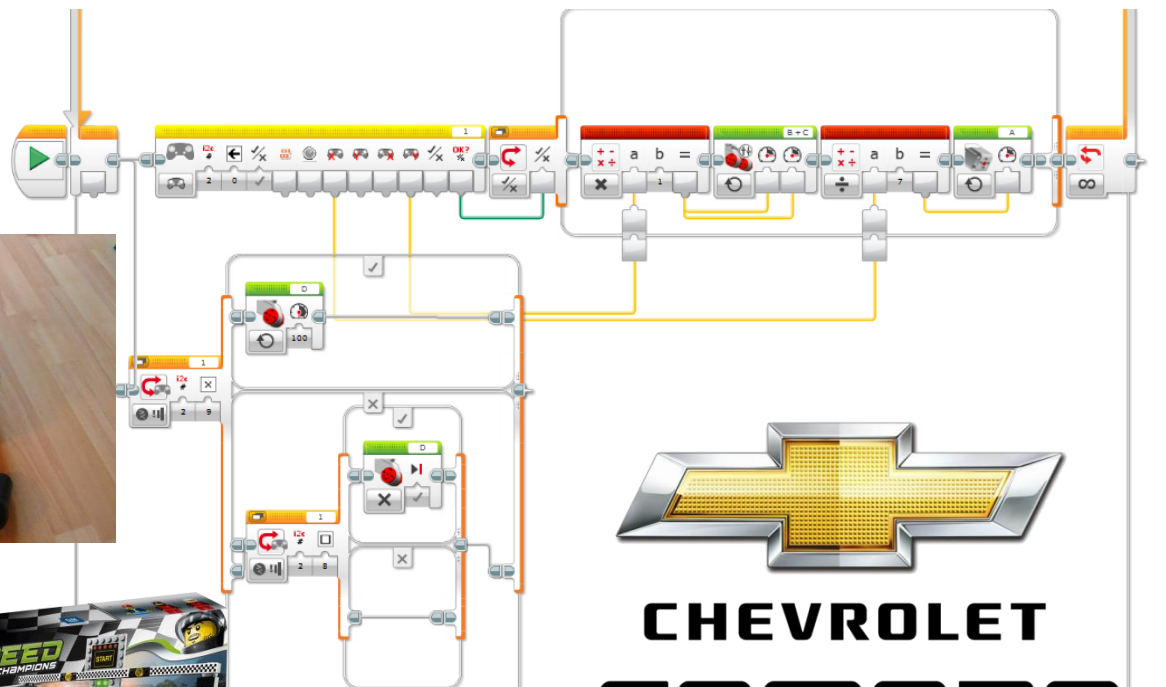

Description of model:

- Robotic car, part of project LEGENDS.
- Remote-controlled model inspired by real car.

Parameters:

- Proportions: 42 x 24,5 x 14 cm
- Weight: 2 kg
- Rack-and-pinion steering of front wheels
- Openable cockpit, doors
- Cost of LEGO parts: ± 350 €
- **Non-LEGO:** specular foil on door back mirrors, remote control.

- Inspiration for future designers.
- Design of saleable LEGO model.

Used electronics:

- EV3 brick 1 pcs
- EV3 large motor 2 pcs
- EV3 medium motor 1 pcs
- Remote control set
PSP – Nx – v4 1 pcs
- LED 2 pcs
- Connection cable
EV3 - Power Functions 1 pcs

- Designer piece - robotic car with luminous front and also rear lights.